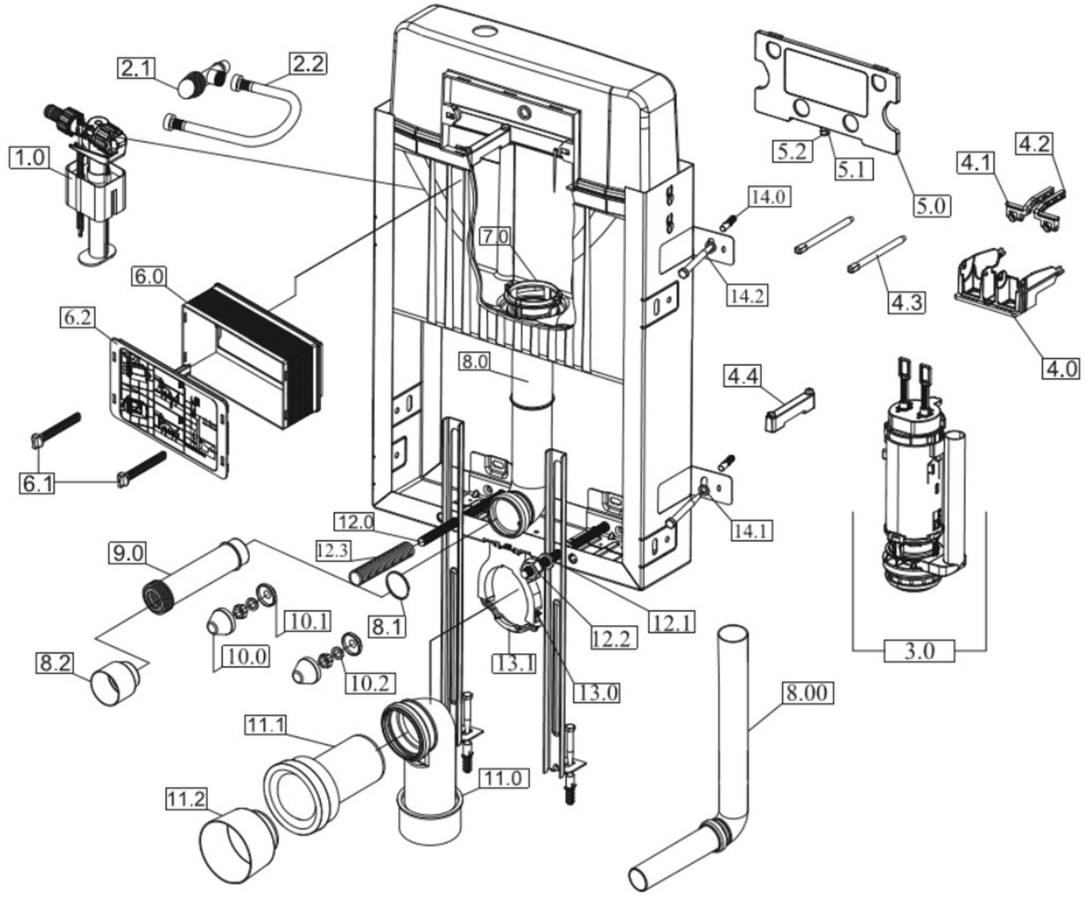

Nr:	ParöaNo:	Parça Adı:	Adet:		Nr:	ParöaNo:	Parça Adı:	Adet:	
1.0	23180	Egr Flotür	1	✓	8.2	22426	Temiz Su Kapağı	1	✓
2.1	22478	Ara Musluk	1	✓	9.0	22424	Temiz Su Boru Takımı	1+1	✓
2.2	22192	3/8-1/2 Flexible Hortum	1	✓	10.0	21270	Sapiama Kapağı	2	✓
3.0	23165	Çift Kademeli Boşaltma Takımı	1	✓	10.1	21302	Merkezeleme	2	✓
4.0	21451	Gomme Küprl	1	✓	10.2	22051	1/2" Rondela	2	✓
4.1	21742	Basma Kolu Kısa Sağ	1	✓	11.0	22425	Pis Su Borusu Dirseii	1	✓
4.2	21743	Basma Kolu Kısa Sol	1	✓	11.1	22427	Pis Su Borusu Kadası Takımı	1+1+1	✓
4.3	21455	Gomme Ayar Vidası	2	✓	11.2	22446	Pis Su Borusu Kapağı	1	✓
4.4	21448	Gomme Kolon	2	✓	12.0	22100	M12 Saplama	2	✓
5.0	21690	Gövde Kapağı	1	✓	12.1	22102	M12 Rondela	2	✓
5.1	22193	Güvde Kapak Yay	1	✓	12.2	22101	Somun	6	✓
5.2	21264	Güvde Kapak Pim	1	✓	12.3	22280	Spiral Hortum	2	✓
6.0	21556	Harö Kutusu	1	✓	13.0	21675	Gümme Kelepöe	1	✓
6.1	22579	Kapak Saplama	2	✓	13.1	23531	Gömme Kelepçe Kilit Takım	1+2+1+1	✓
6.2	21555	Harç Kutusu Kapağı	1	✓	14.0	22306	12"lik Dİbel	6	✓
7.0	21541	Ana Rekor	1	✓	14.1	22106	M10 Rondela	6	✓
8.00	22447	Hela Taşı Boru Takımı	1+1	✓	14.2	22305	8x70 Trifon Vida	6	✓
8.0	22479	Temiz Su Borusu Orta Dirsek	1	✓					
8.1	22095	Temiz Su Borusu O-Ringi	1	✓					

Nr:	ParöaNo:	Parça Adı:	Adet:		Nr:	ParöaNo:	Parça Adı:	Adet:	
1.0	23187	Fill Valve	1	✓	8.2	22426	Protective Plug for Pipe	1	✓
2.1	22399	Stop Valve	1	✓	9.0	22424	Pipe Set for WC	1+1	✓
2.2	22192	3/8-1/2 Flexible Hose	1	✓	10.0	21270	Protective Cup for Screw	2	✓
3.0	23055	Double Flush Discharge Valve	1	✓	10.1	21302	Cover of Centering	2	✓
4.0	21528	Bridge Set	1	✓	10.2	22051	1/2" Washer	2	✓
4.1	21453	Lever For Full Flush	1	✓	11.0	22425	Bend for Wall - Hung Pan	1	✓
4.2	21529	Lever For Half Flush	1	✓	11.1	22427	Sleeve for Wall - Hung Pan	1+1+1	✓
4.3	21455	Plate Screw	2	✓	11.2	22446	Plug for Bend	1	✓
4.4	21448	Colon For Body	2	✓	12.0	22100	M12 Screw	2	✓
5.0	21690	Body Plate	1	✓	12.1	22102	M12 Washer	2	✓
5.1	22193	Spring of Body Plate	1	✓	12.2	22101	Nut	6	✓
5.2	21264	Pin of Body Plate	1	✓	12.3	22280	Flexible Hose	2	✓
6.0	21556	Cover Protection	1	✓	13.0	21675	Clamp	1	✓
6.1	22579	Connector for Control Plate	2	✓	13.1	21674	Clamp lock	1+2+1+1	✓
6.2	21555	Lid Of Cover Protection	1	✓	14.0	22306	12" Peg	6	✓
7.0	21230	Outlet Valve	1	✓	14.1	22106	M10 Washer	6	✓
8.00	22447	Pipe Set	1+1	✓	14.2	22305	8x70 Trifon Screw	6	✓
8.0	22475	Flush Pipe	1	✓					
8.1	22095	O-ring for Flush Pipe	1	✓