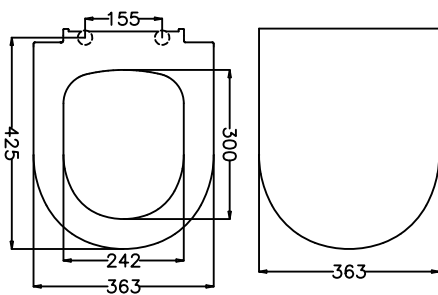

# One Touch Design Line

SLOW CLOSE DUROPLAST TOILET SEATS

EXCLUSIVELY  
MADE WITH  
ALQEMITE

ANTIBACTERIAL

SLOW CLOSE

EASY TAKE-OFF

**530224** CONCERTO SLIM SOFT

- Weight (kg) : 2,33
- Hinge Material : Stainless Steel
- Fixing type : Top
- Pcs in package : 6