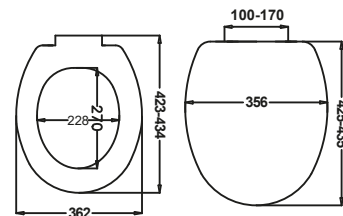

- Weight (kg) : 1,98
- Hinge Material : Plastic
- Fixing type : Bottom
- Pcs in package : 6