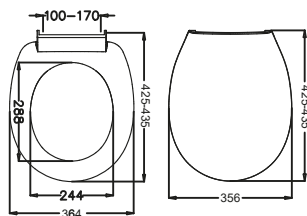

50306 OCEAN

- Weight (kg) : 1,22
- Hinge Material : Plastic
- Fixing type : Bottom
- Pcs in package : 12