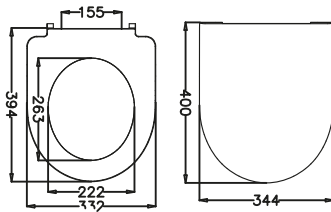

- Weight (kg) : 2,04
- Hinge Material : Stainless Steel
- Fixing type : Top
- Pcs in package : 6

**530225** ELEGANCE SLIM SOFT

ONE TOUCH DESIGN

- Weight (kg) : 1,92
- Hinge Material : Stainless Steel
- Fixing type : Top
- Pcs in package : 6