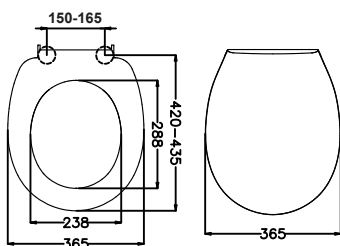

- Weight (kg) : 1,82
- Hinge Material : Stainless Steel
- Fixing type : Top
- Pcs in package : 6