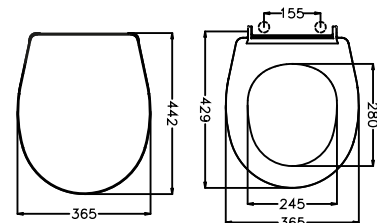

- Weight (kg) : 2,04
- Hinge Material : Stainless Steel
- Fixing type : Top
- Pcs in package : 6

**530225** ELEGANCE SLIM SOFT

ONE TOUCH DESIGN

- Weight (kg) : 1,92
- Hinge Material : Stainless Steel
- Fixing type : Top
- Pcs in package : 6