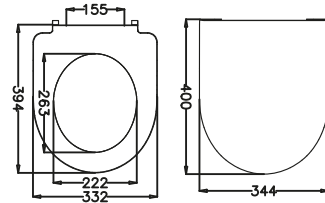

## DUROPLAST TOILET SEATS

Made exclusively with  
naturally green  
**ALQEMITE**

**50307** NEW ASTRA

- Weight (kg) : 2,16
- Hinge Material : Stainless Steel
- Fixing type : Top
- Pcs in package : 6

**53116** MINOR