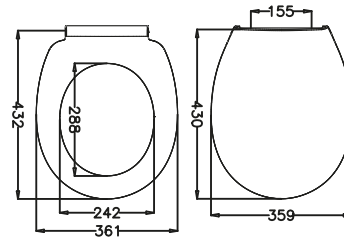

53012 OCEAN

- Weight (kg) : 1,25
- Hinge Material : Stainless Steel
- Fixing type : Top
- Pcs in package : 6

POLYPROPYLENE TOILET SEAT

EASY INSTALLATION

2 YEARS WARRANTY