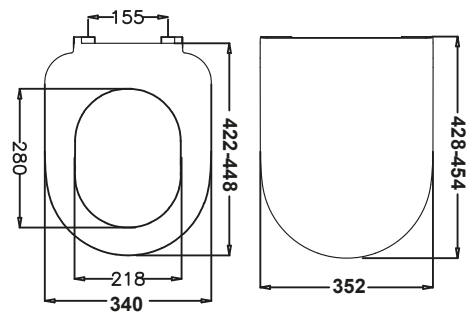

53033 CAPRI SOFT

- Weight (kg) : 2,23
- Hinge Material : Stainless Steel
- Fixing type : Top
- Pcs in package : 6