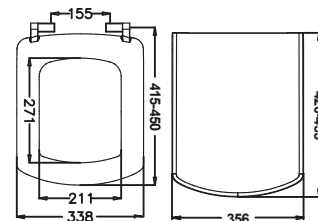

- Weight (kg) : 2,19
- Hinge Material : Stainless Steel
- Fixing type : Top
- Pcs in package : 6