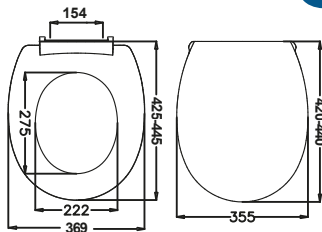

50308 EFES

- Weight (kg) : 1,82
- Hinge Material : Stainless Steel
- Fixing type : Top
- Pcs in package : 6